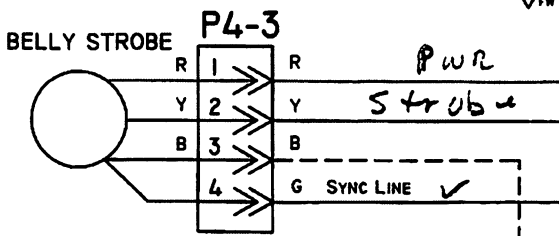

TAXI (MASTER)

LANDING LIGHT

BEACON PWR
STROBE FLASH

TAXI (SLAVE)

STBD STROBE LIGHT

PORT STROBE LIGHT

BEEPER CIRCUIT PG17

Add Diesel on Switch

LIGHT LOGIC
CONTROLLER Pg 14

Position	Label	Belly Beacon	Belly Strobe	Landing Light	Wing Strobe	NAV Lights	Wig-Wag	Taxi	Beeper
1	OFF								
2	START	On	On		On	On	On		ON
3	TAXI	On		On		On		On	
7	DAY LANDING	On	On	On	On	On	On		ON
4	DAY		On		On				
8	NIGHT LANDING			On	On	On		On	
5	NIGHT	On	On		On	On			
6	CLOUDS	On				On			