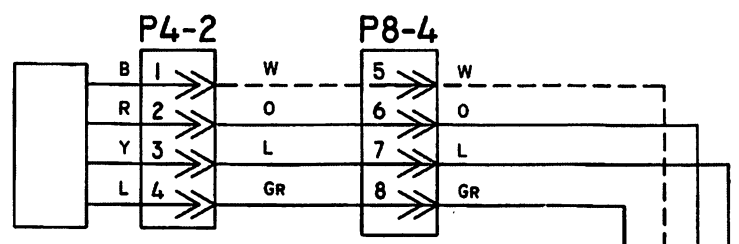

TAXI (MASTER)

LANDING LIGHT

BEACON PWR
STROBE FLASH

TAXI (SLAVE)

STBD STROBE LIGHT

PORT STROBE LIGHT

BEEPER CIRCUIT PG17

Add Diesel on Switch

LIGHT LOGIC
CONTROLLER Pg 14

Position	Label	Belly Beacon	Belly Strobe	Landing Light	Wing Strobe	NAV Lights	Wig-Wag	Taxi	Beeper
1	OFF								
2	START	On	On		On	On	On		ON
3	TAXI	On		On		On		On	
7	DAY LANDING	On	On	On	On	On	On		ON
4	DAY		On		On				
8	NIGHT LANDING			On	On	On		On	
5	NIGHT	On	On		On	On			
6	CLOUDS	On				On			