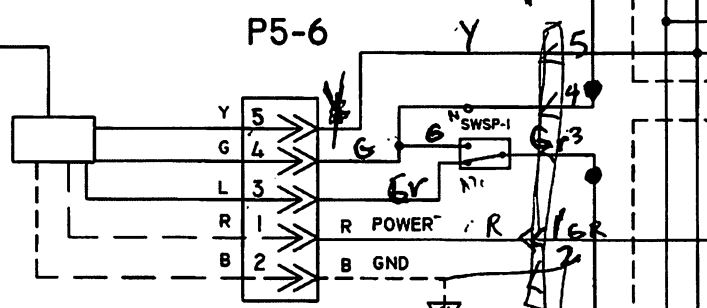

TAXI (MASTER)

LANDING LIGHT

BEACON PWR
STROBE FLASH

TAXI (SLAVE)

STBD STROBE LIGHT

PORT STROBE LIGHT

BEEPER CIRCUIT PG17

Add Diesel on Switch

LIGHT LOGIC
CONTROLLER Pg 14

Position	Label	Belly Beacon	Belly Strobe	Landing Light	Wing Strobe	NAV Lights	Wig-Wag	Taxi	Beeper
1	OFF								
2	START	On	On		On	On	On		ON
3	TAXI	On		On		On		On	
7	DAY LANDING	On	On	On	On	On	On		ON
4	DAY		On		On				
8	NIGHT LANDING			On	On	On		On	
5	NIGHT	On	On		On	On			
6	CLOUDS	On				On			