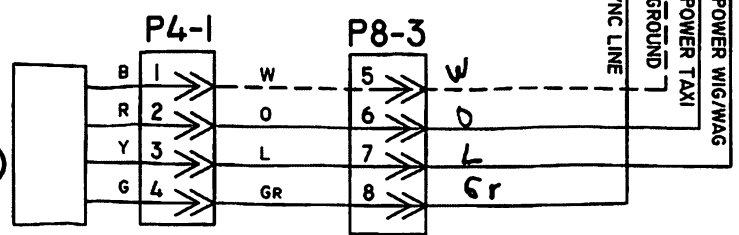

TAXI (MASTER)

LANDING LIGHT

BEACON PWR
STROBE FLASH

TAXI (SLAVE)

STBD STROBE LIGHT

PORT STROBE LIGHT

BEEPER CIRCUIT PG17

Add Diesel on Switch

LIGHT LOGIC
CONTROLLER Pg 14

Position	Label	Belly Beacon	Belly Strobe	Landing Light	Wing Strobe	NAV Lights	Wig-Wag	Taxi	Beeper
1	OFF								
2	START	On	On		On	On	On		ON
3	TAXI	On		On		On		On	
7	DAY LANDING	On	On	On	On	On	On		ON
4	DAY		On		On				
8	NIGHT LANDING			On	On	On		On	
5	NIGHT	On	On		On	On			
6	CLOUDS	On				On			