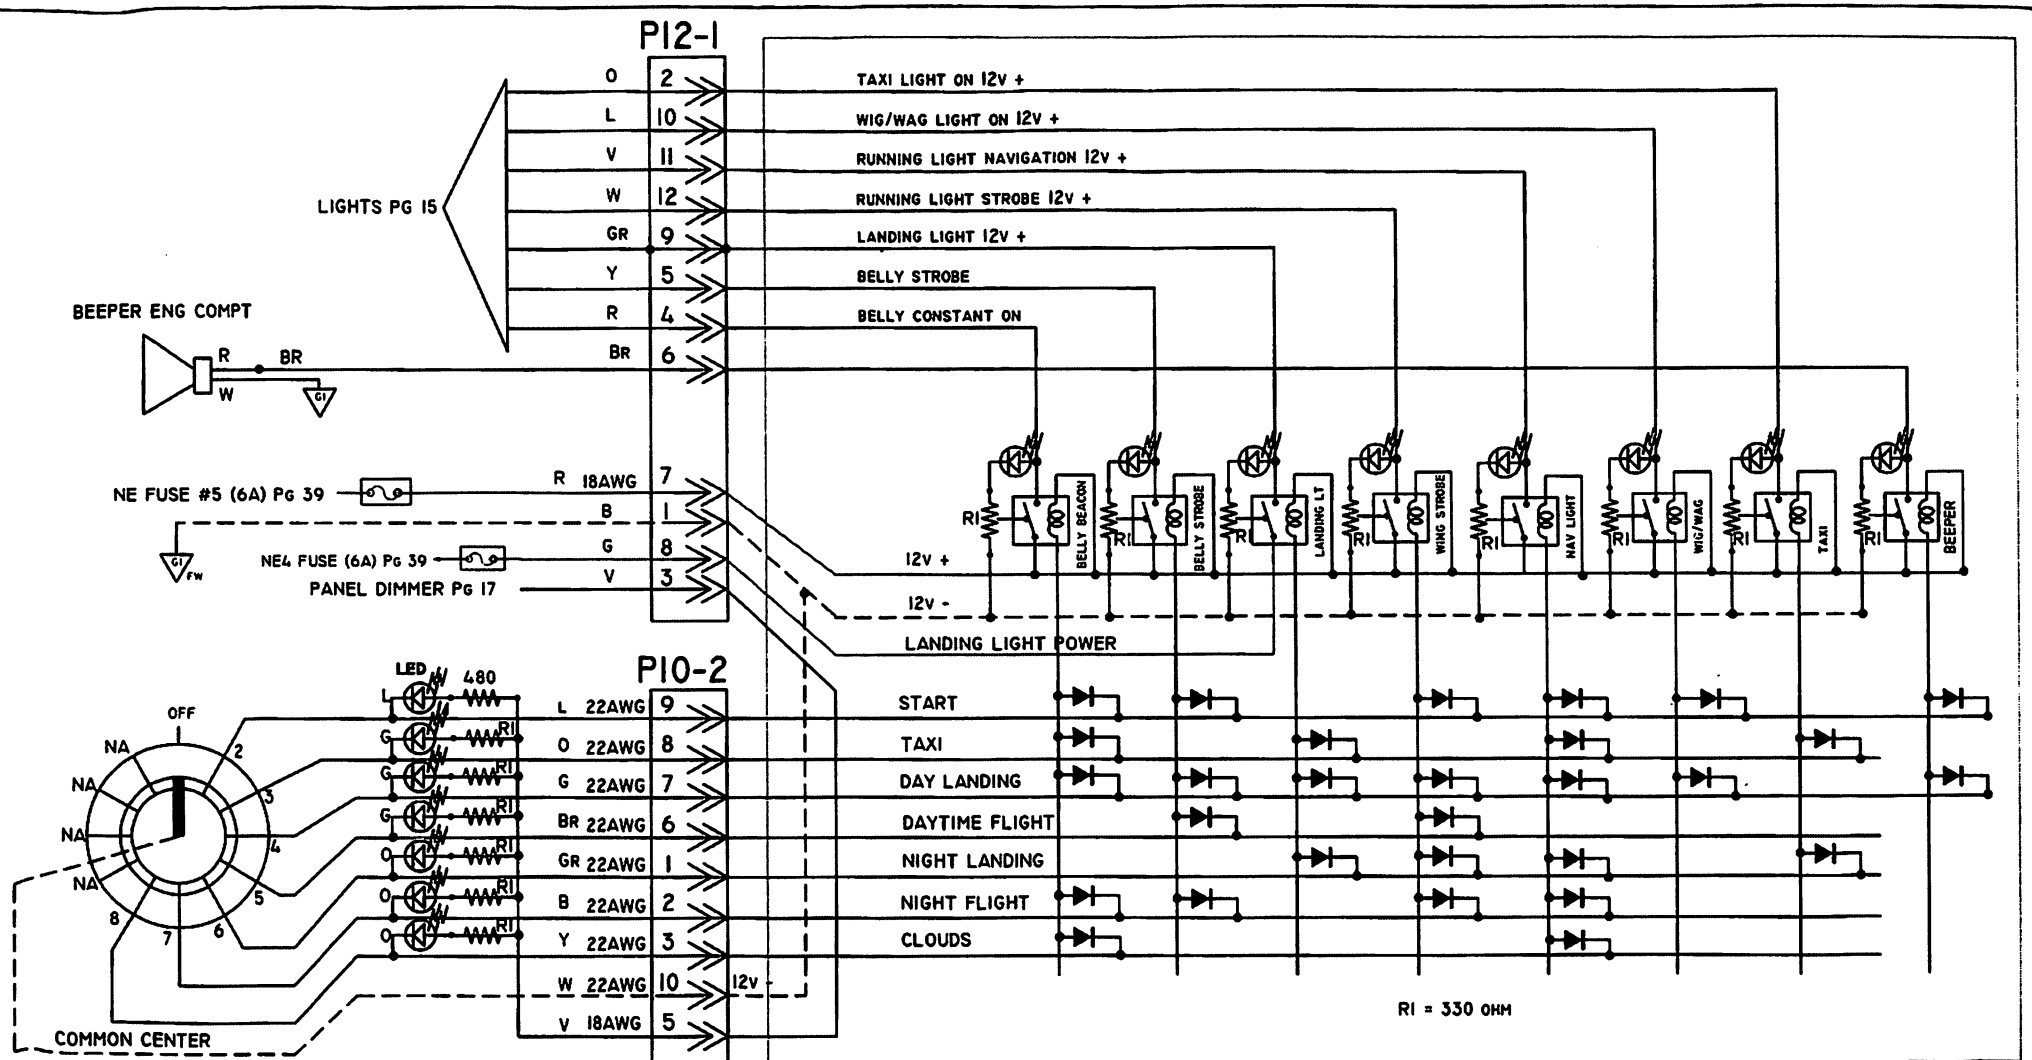

TAXI (MASTER)

LANDING LIGHT

BEACON PWR
STROBE FLASH

TAXI (SLAVE)

STBD STROBE LIGHT

PORT STROBE LIGHT

BEEPER CIRCUIT PG17

Add Diesel on Switch

LIGHT LOGIC
CONTROLLER Pg 14

Position	Label	Belly Beacon	Belly Strobe	Landing Light	Wing Strobe	NAV Lights	Wig-Wag	Taxi	Beeper
1	OFF								
2	START	On	On		On	On	On		ON
3	TAXI	On		On		On		On	
7	DAY LANDING	On	On	On	On	On	On		ON
4	DAY		On		On				
8	NIGHT LANDING			On	On	On		On	
5	NIGHT	On	On		On	On			
6	CLOUDS	On				On			

LIGHTING LOGIC CONTROLLER

PAGE 14

N49MT

DRAWN BY NICK UNOLD

DRAWING DATE 7 MAR 201